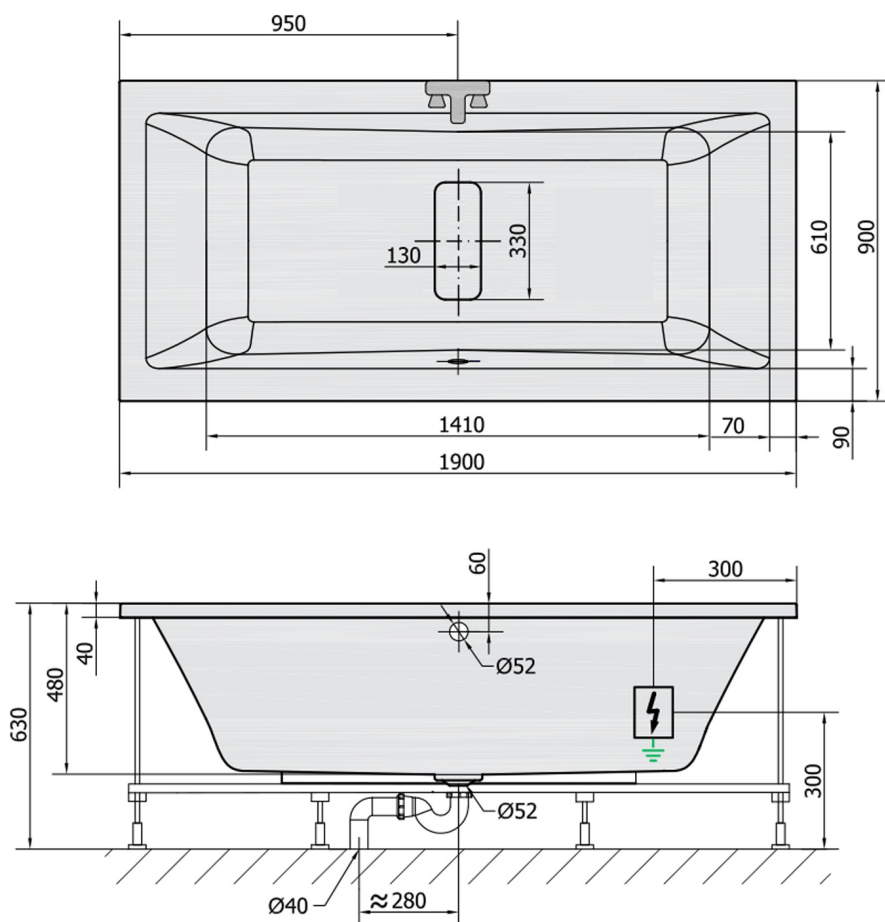

## MARLENE Whirlpool Bath, 190x90x48cm, Highline Hydro, chrome

Order code: 71607.5010

### Size

Length: 1900 mm  
 Width: 900 mm  
 Height: 480 mm  
 Volume: 372 l

### Technical sheet

VOLUME 372L