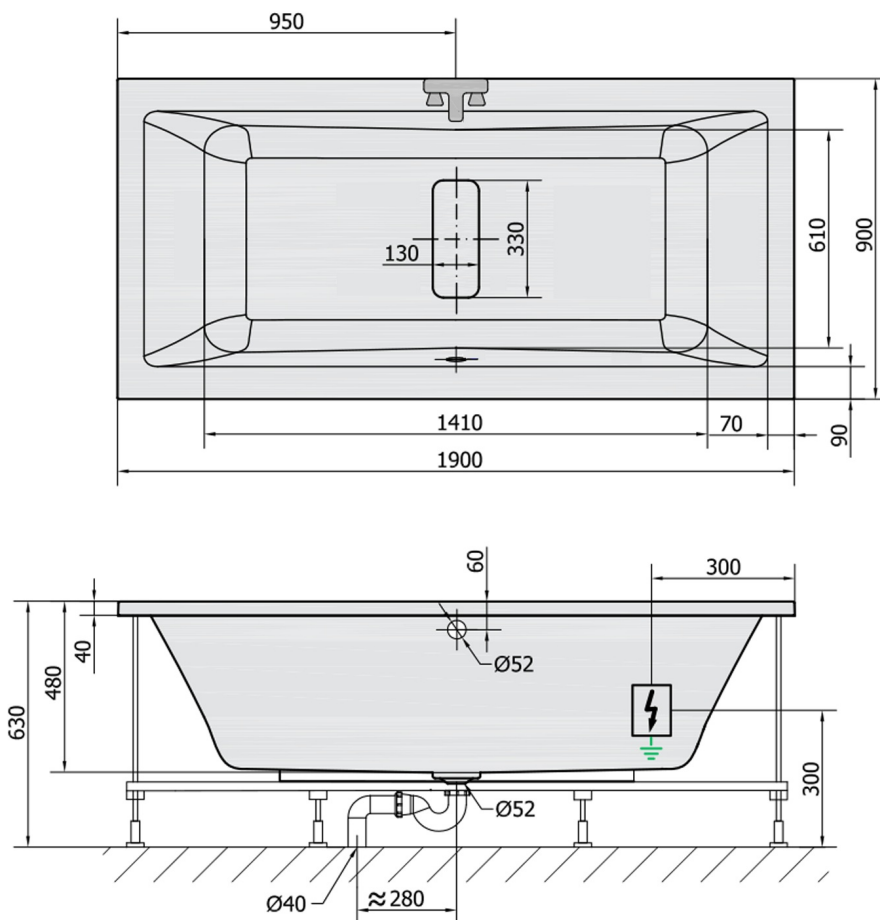

MARLENE Whirlpool Bath, 190x90x48cm, Attraction Hydro-Air, chrome

Order code: 71607.4010

Size

Length: 1900 mm
 Width: 900 mm
 Height: 480 mm
 Volume: 372 l

Properties

Colour: White
 Material: Acrylate
 Warranty: 2 years

Technical sheet

VOLUME 372L