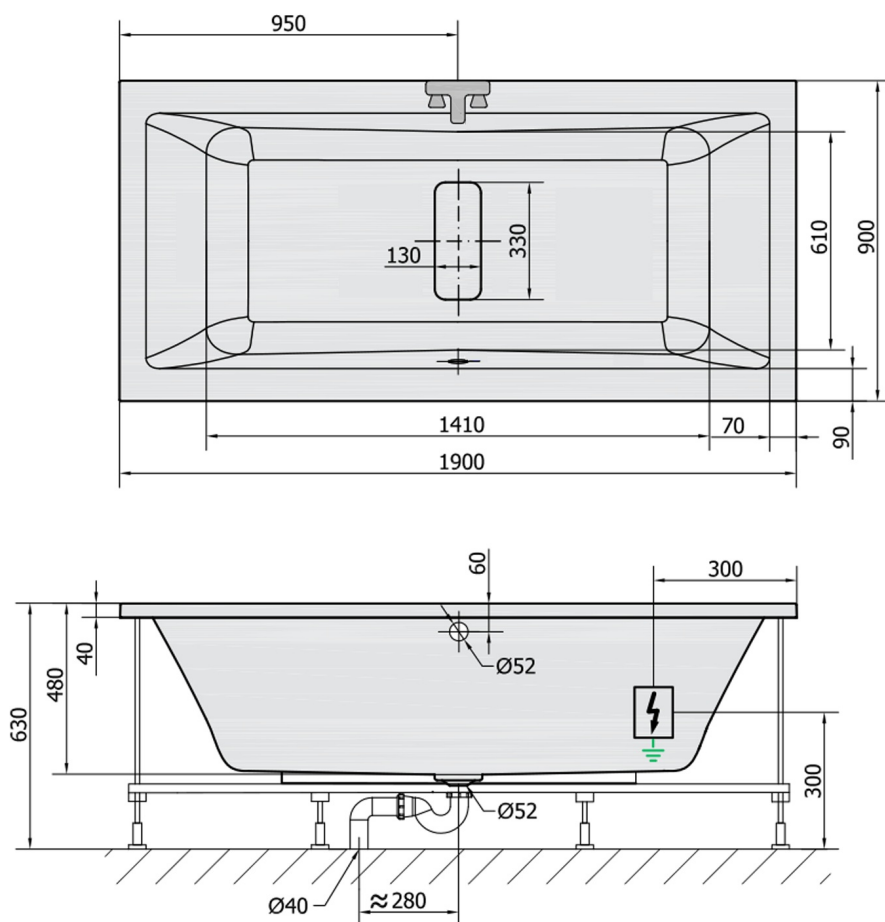

MARLENE Whirlpool Bath, 190x90x48cm, Attraction Hydro, chrome

Order code: 71607.3010

Size

Length: 1900 mm
 Width: 900 mm
 Height: 480 mm
 Volume: 372 l

Properties

Colour: White
 Material: Acrylate
 Warranty: 2 years

Technical sheet

VOLUME 372L