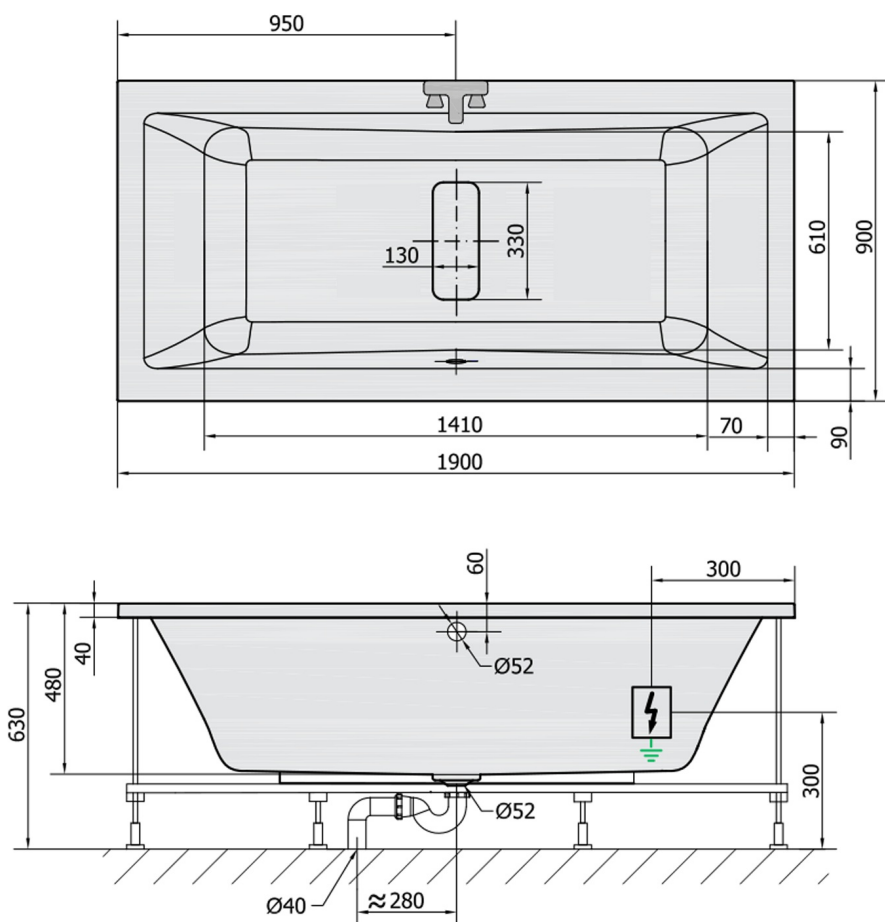

MARLENE Whirlpool Bath, 190x90x48cm, Active Hydro-Air, chrome

Order code: 71607.2010

Size

Length: 1900 mm
 Width: 900 mm
 Height: 480 mm
 Volume: 372 l

Properties

Colour: White
 Material: Acrylate
 Warranty: 2 years

Technical sheet

VOLUME 372L