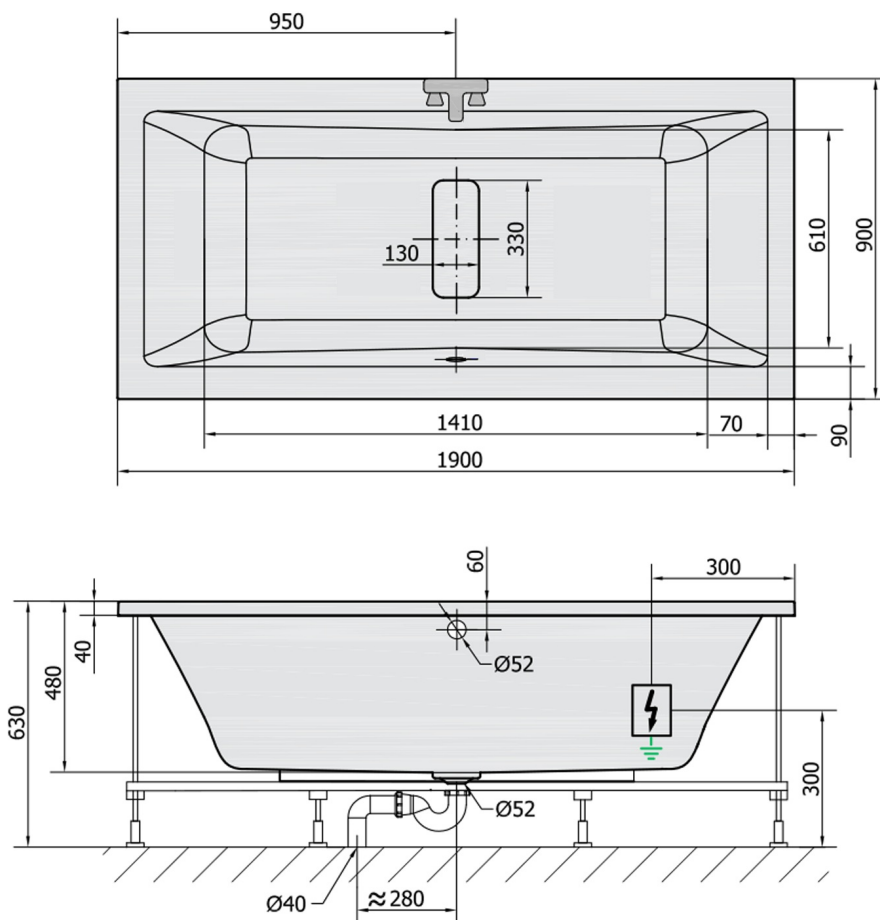

MARLENE Whirlpool Bath, 190x90x48cm, Active Hydro, chrome

Order code: 71607.1010

Size

Length: 1900 mm
 Width: 900 mm
 Height: 480 mm
 Volume: 372 l

Properties

Colour: White
 Material: Acrylate
 Warranty: 2 years

Technical sheet

VOLUME 372L