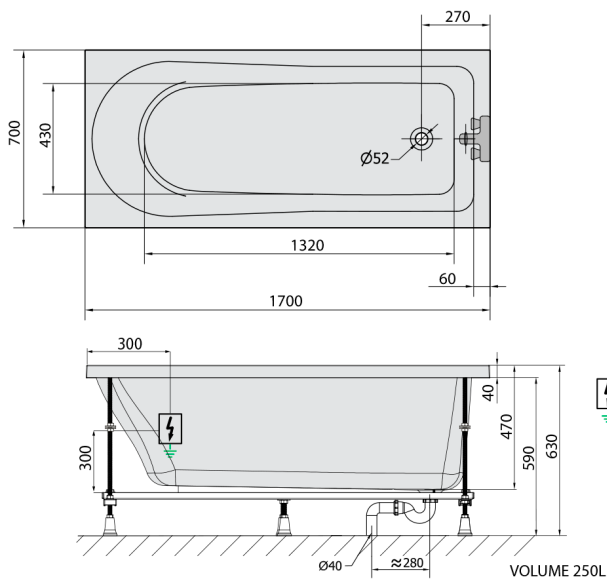

LISA Whirlpool Bath, 170x70x47cm, Highline Hydro, chrome

Order code: 87111.5010

Size

Length: 1700 mm
 Width: 700 mm
 Height: 470 mm
 Volume: 250 l

Properties

Colour: White
 Material: Acrylate
 Warranty: 2 years

Technical sheet

Electric cable 3x2,5mm²
 Length 2m from the wall
 Elektrický kabel 3x2,5mm²
 Délka kabelu ze zdi 2m

Electrical Characteristic:
 Tension: 220-230V/50hz
 Max. power consumption: 1200W
 Electric protection: residual-current device 30mA