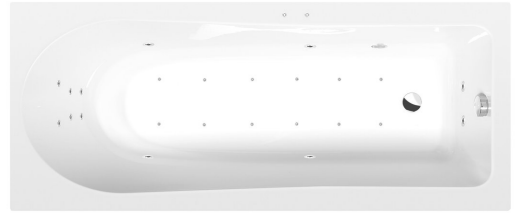

## LISA Whirlpool Bath, 170x70x47cm, Attraction Hydro-Air, chrome

Order code: 87111.4010

### Size

Length: 1700 mm  
 Width: 700 mm  
 Height: 470 mm  
 Volume: 250 l

### Properties

Colour: White  
 Material: Acrylate  
 Warranty: 2 years