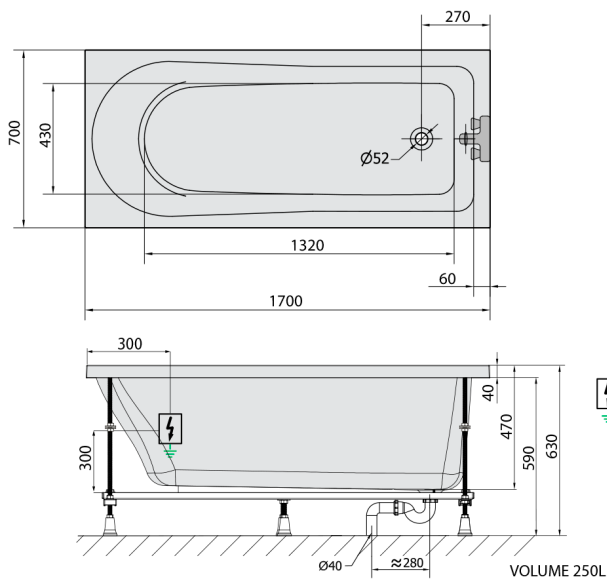

## LISA Whirlpool Bath, 170x70x47cm, Attraction Hydro-Air, chrome

Order code: 87111.4010

### Size

Length: 1700 mm  
 Width: 700 mm  
 Height: 470 mm  
 Volume: 250 l

### Technical sheet

Electric cable 3x2,5mm<sup>2</sup>  
 Length 2m from the wall  
 Elektrický kabel 3x2,5mm<sup>2</sup>  
 Délka kabelu ze zdi 2m

Electrical Characteristic:  
 Tension: 220-230V/50hz  
 Max. power consumption: 1200W  
 Electric protection: residual-current device 30mA