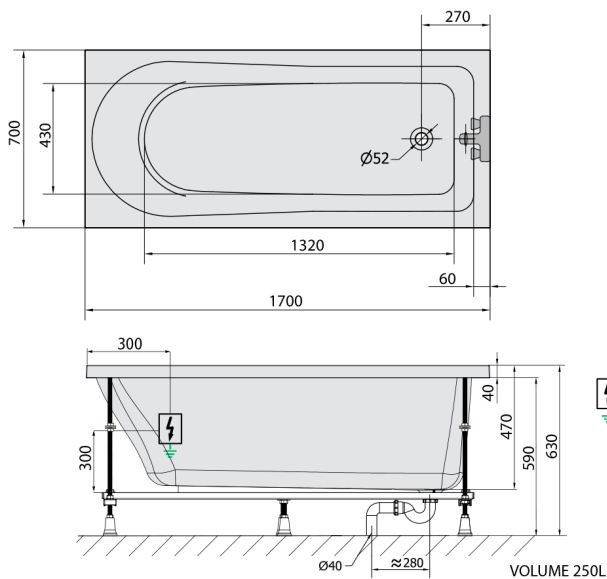

LISA Whirlpool Bath, 170x70x47cm, Attraction Hydro, chrome

Order code: 87111.3010

Size

Length: 1700 mm
 Width: 700 mm
 Height: 470 mm
 Volume: 250 l

Properties

Colour: White
 Material: Acrylate
 Warranty: 2 years

Technical sheet

Electric cable 3x2,5mm²
 Length 2m from the wall
 Elektrický kabel 3x2,5mm²
 Délka kabelu ze zdi 2m

Electrical Characteristic:
 Tension: 220-230V/50hz
 Max. power consumption: 1200W
 Electric protection: residual-current device 30mA