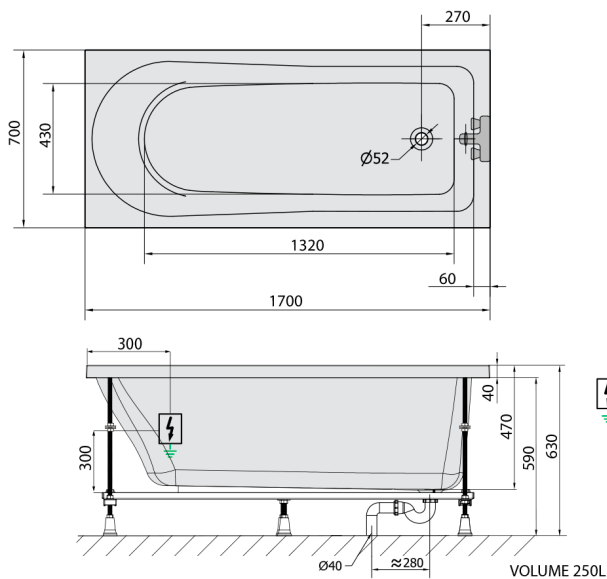

## LISA Whirlpool Bath, 170x70x47cm, Active Hydro-Air, chrome

Order code: 87111.2010

### Size

Length: 1700 mm  
 Width: 700 mm  
 Height: 470 mm  
 Volume: 250 l

### Technical sheet

Electric cable 3x2,5mm<sup>2</sup>  
 Length 2m from the wall  
 Elektrický kabel 3x2,5mm<sup>2</sup>  
 Délka kabelu ze zdi 2m

Electrical Characteristic:  
 Tension: 220-230V/50hz  
 Max. power consumption: 1200W  
 Electric protection: residual-current device 30mA