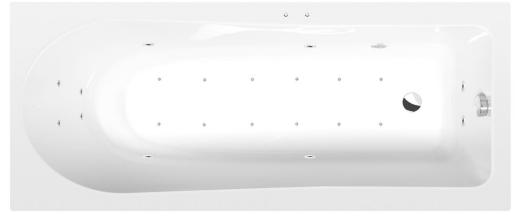

## LISA Whirlpool Bath, 170x70x47cm, Active Hydro-Air, chrome

Order code: 87111.2010

### Size

Length: 1700 mm  
 Width: 700 mm  
 Height: 470 mm  
 Volume: 250 l

### Properties

Colour: White  
 Material: Acrylate  
 Warranty: 2 years