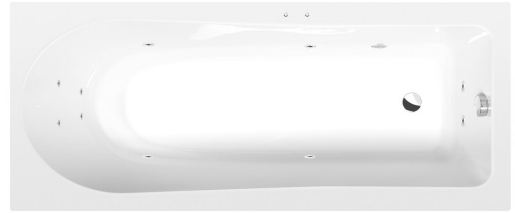

LISA Whirlpool Bath, 170x70x47cm, Active Hydro, chrome

Order code: 87111.1010

Size

Length: 1700 mm
 Width: 700 mm
 Height: 470 mm
 Volume: 250 l

Properties

Colour: White
 Material: Acrylate
 Warranty: 2 years

Technical sheet

Electric cable 3x2,5mm²
 Length 2m from the wall
 Elektrický kabel 3x2,5mm²
 Délka kabelu ze zdi 2m

Electrical Characteristic:
 Tension: 220-230V/50hz
 Max. power consumption: 1200W
 Electric protection: residual-current device 30mA