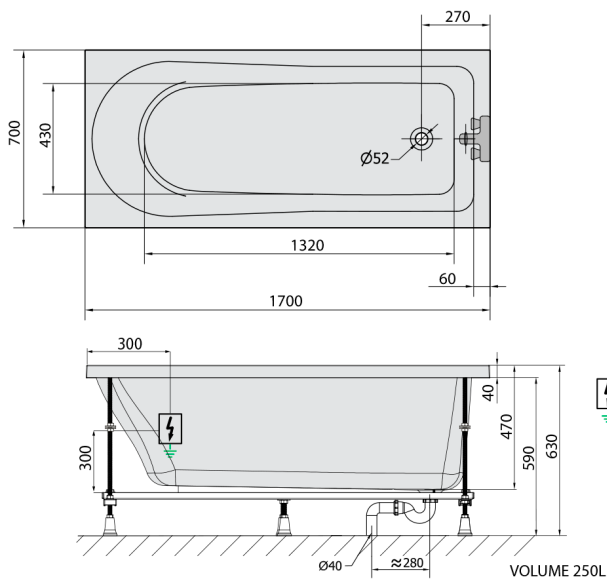

LISA Whirlpool Bath, 170x70x47cm, Active Hydro, chrome

Order code: 87111.1010

Size

Length: 1700 mm
 Width: 700 mm
 Height: 470 mm
 Volume: 250 l

Properties

Colour: White
 Material: Acrylate
 Warranty: 2 years

Technical sheet

Electric cable 3x2,5mm²
 Length 2m from the wall
 Elektrický kabel 3x2,5mm²
 Délka kabelu ze zdi 2m

Electrical Characteristic:
 Tension: 220-230V/50hz
 Max. power consumption: 1200W
 Electric protection: residual-current device 30mA