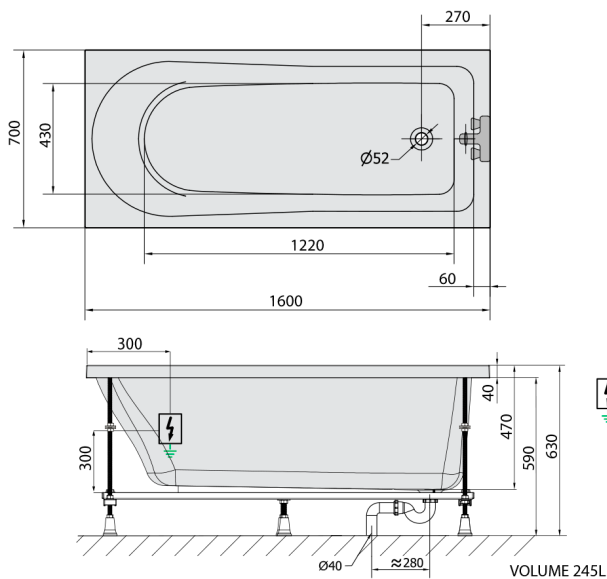

LISA Whirlpool Bath, 160x70x47cm, Highline Hydro-Air, chrome

Order code: 86111.6010

Size

Length: 1600 mm
 Width: 700 mm
 Height: 470 mm
 Volume: 245 l

Properties

Colour: White
 Material: Acrylate
 Warranty: 2 years

Technical sheet

Electric cable 3x2,5mm²
 Length 2m from the wall
 Elektrický kabel 3x2,5mm²
 Délka kabelu ze zdi 2m

Electrical Characteristic:
 Tension: 220-230V/50hz
 Max. power consumption: 1200W
 Electric protection: residual-current device 30mA