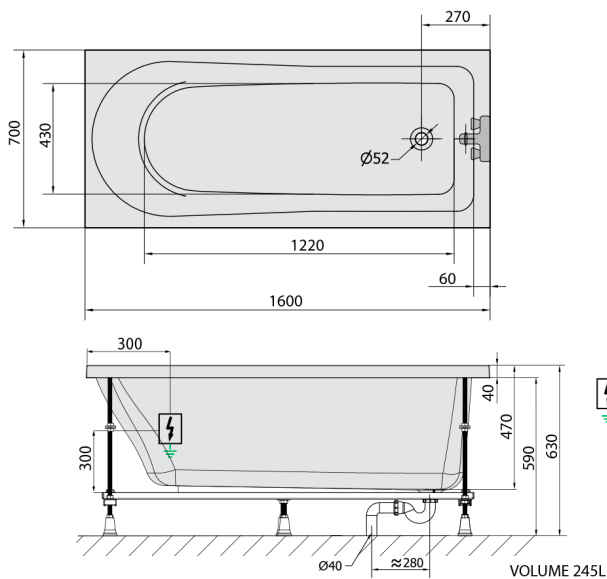

## LISA Whirlpool Bath, 160x70x47cm, Highline Hydro, chrome

Order code: 86111.5010

### Size

Length: 1600 mm  
 Width: 700 mm  
 Height: 470 mm  
 Volume: 245 l

### Technical sheet

Electric cable 3x2,5mm<sup>2</sup>  
 Length 2m from the wall  
 Elektrický kabel 3x2,5mm<sup>2</sup>  
 Délka kabelu ze zdi 2m

Electrical Characteristic:  
 Tension: 220-230V/50hz  
 Max. power consumption: 1200W  
 Electric protection: residual-current device 30mA