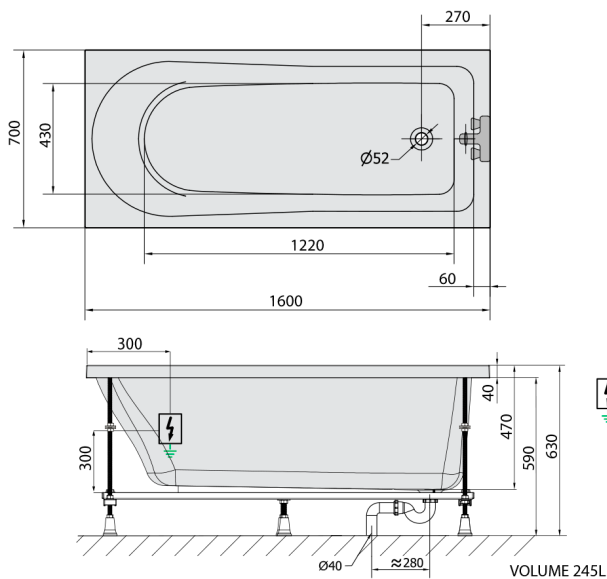

## LISA Whirlpool Bath, 160x70x47cm, Attraction Hydro-Air, chrome

Order code: 86111.4010

### Size

Length: 1600 mm  
 Width: 700 mm  
 Height: 470 mm  
 Volume: 245 l

### Technical sheet

Electric cable 3x2,5mm<sup>2</sup>  
 Length 2m from the wall  
 Elektrický kabel 3x2,5mm<sup>2</sup>  
 Délka kabelu ze zdi 2m

Electrical Characteristic:  
 Tension: 220-230V/50hz  
 Max. power consumption: 1200W  
 Electric protection: residual-current device 30mA