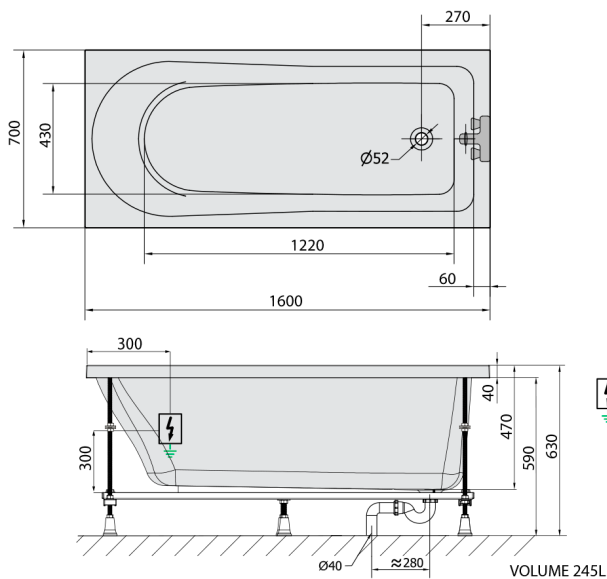

LISA Whirlpool Bath, 160x70x47cm, Attraction Hydro, chrome

Order code: 86111.3010

Size

Length: 1600 mm
 Width: 700 mm
 Height: 470 mm
 Volume: 245 l

Properties

Colour: White
 Material: Acrylate
 Warranty: 2 years

Technical sheet

Electric cable 3x2,5mm²
 Length 2m from the wall
 Elektrický kabel 3x2,5mm²
 Délka kabelu ze zdi 2m

Electrical Characteristic:
 Tension: 220-230V/50hz
 Max. power consumption: 1200W
 Electric protection: residual-current device 30mA