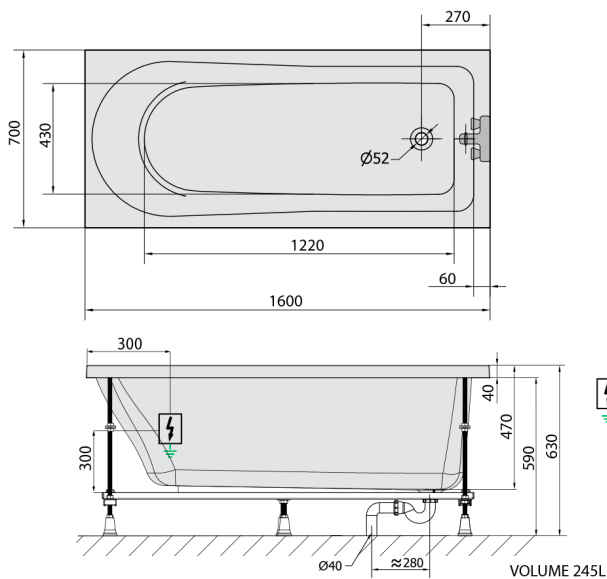

## LISA Whirlpool Bath, 160x70x47cm, Active Hydro-Air, chrome

Order code: 86111.2010

### Size

Length: 1600 mm  
 Width: 700 mm  
 Height: 470 mm  
 Volume: 245 l

### Technical sheet

Electric cable 3x2,5mm<sup>2</sup>  
 Length 2m from the wall  
 Elektrický kabel 3x2,5mm<sup>2</sup>  
 Délka kabelu ze zdi 2m

Electrical Characteristic:  
 Tension: 220-230V/50hz  
 Max. power consumption: 1200W  
 Electric protection: residual-current device 30mA