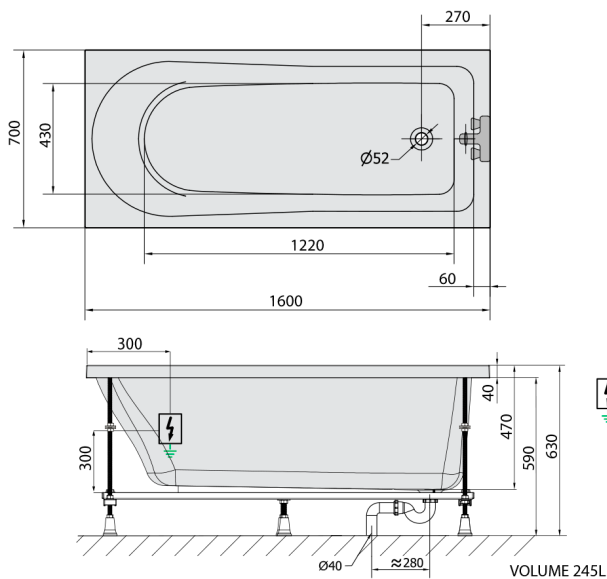

LISA Whirlpool Bath, 160x70x47cm, Active Hydro, chrome

Order code: 86111.1010

Size

Length: 1600 mm
 Width: 700 mm
 Height: 470 mm
 Volume: 245 l

Properties

Colour: White
 Material: Acrylate
 Warranty: 2 years

Technical sheet

Electric cable 3x2,5mm²
 Length 2m from the wall
 Elektrický kabel 3x2,5mm²
 Délka kabelu ze zdi 2m

Electrical Characteristic:
 Tension: 220-230V/50hz
 Max. power consumption: 1200W
 Electric protection: residual-current device 30mA