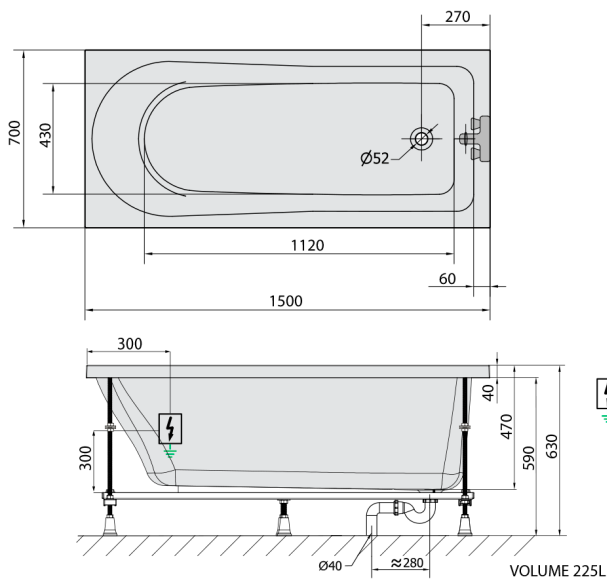

## LISA Whirlpool Bath, 150x70x47cm, Highline Hydro, chrome

**Order code:** 85111.5010

### Size

Length: 1500 mm  
 Width: 700 mm  
 Height: 470 mm  
 Volume: 225 l

### Technical sheet

Electric cable 3x2,5mm<sup>2</sup>  
 Length 2m from the wall  
 Elektrický kabel 3x2,5mm<sup>2</sup>  
 Délka kabelu ze zdi 2m

Electrical Characteristic:  
 Tension: 220-230V/50hz  
 Max. power consumption: 1200W  
 Electric protection: residual-current device 30mA