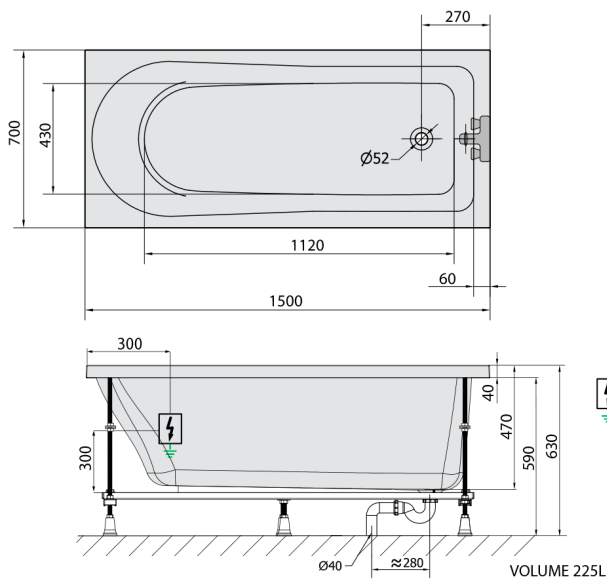

LISA Whirlpool Bath, 150x70x47cm, Attraction Hydro-Air, chrome

Order code: 85111.4010

Size

Length: 1500 mm
 Width: 700 mm
 Height: 470 mm
 Volume: 225 l

Properties

Colour: White
 Material: Acrylate
 Warranty: 2 years

Technical sheet

Electric cable 3x2,5mm²
 Length 2m from the wall
 Elektrický kabel 3x2,5mm²
 Délka kabelu ze zdi 2m

Electrical Characteristic:
 Tension: 220-230V/50hz
 Max. power consumption: 1200W
 Electric protection: residual-current device 30mA