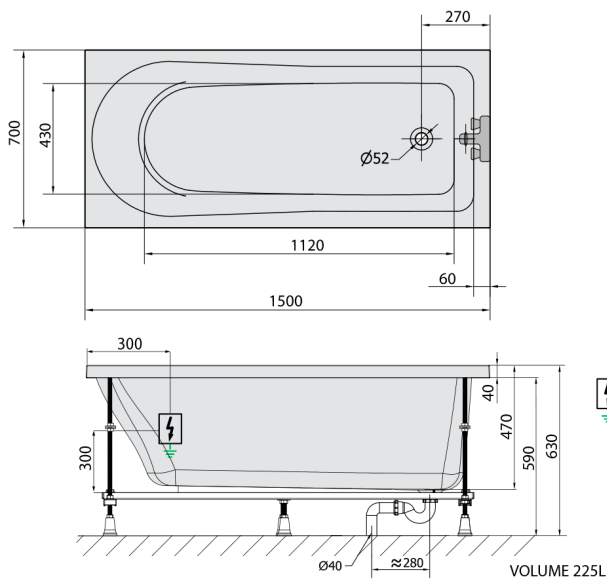

LISA Whirlpool Bath, 150x70x47cm, Attraction Hydro, chrome

Order code: 85111.3010

Size

Length: 1500 mm
 Width: 700 mm
 Height: 470 mm
 Volume: 225 l

Properties

Colour: White
 Material: Acrylate
 Warranty: 2 years

Technical sheet

Electric cable 3x2,5mm²
 Length 2m from the wall
 Elektrický kabel 3x2,5mm²
 Délka kabelu ze zdi 2m

Electrical Characteristic:
 Tension: 220-230V/50hz
 Max. power consumption: 1200W
 Electric protection: residual-current device 30mA