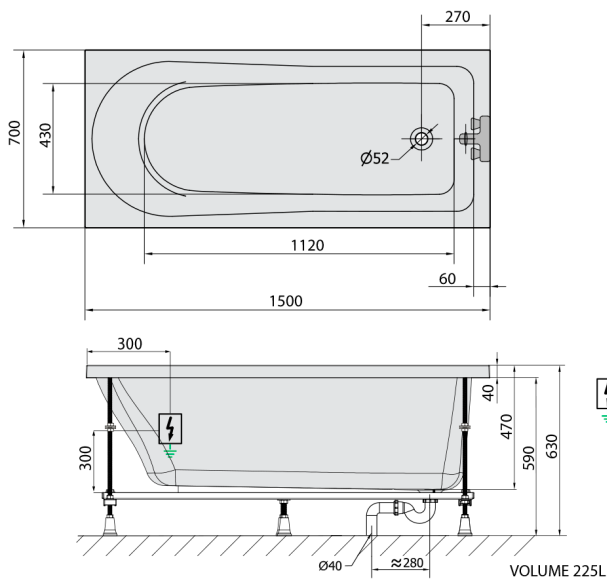

## LISA Whirlpool Bath, 150x70x47cm, Active Hydro-Air, chrome

Order code: 85111.2010

### Size

Length: 1500 mm  
 Width: 700 mm  
 Height: 470 mm  
 Volume: 225 l

### Technical sheet

Electric cable 3x2,5mm<sup>2</sup>  
 Length 2m from the wall  
 Elektrický kabel 3x2,5mm<sup>2</sup>  
 Délka kabelu ze zdi 2m

Electrical Characteristic:  
 Tension: 220-230V/50hz  
 Max. power consumption: 1200W  
 Electric protection: residual-current device 30mA