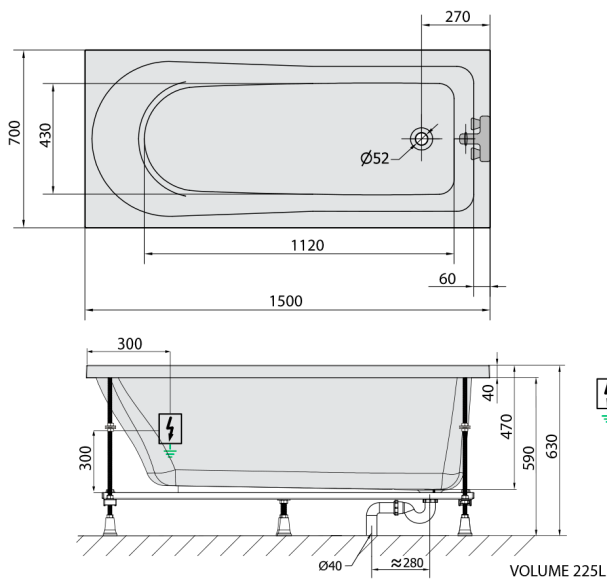

## LISA Whirlpool Bath, 150x70x47cm, Active Hydro, chrome

Order code: 85111.1010

### Size

Length: 1500 mm  
 Width: 700 mm  
 Height: 470 mm  
 Volume: 225 l

### Technical sheet

Electric cable 3x2,5mm<sup>2</sup>  
 Length 2m from the wall  
 Elektrický kabel 3x2,5mm<sup>2</sup>  
 Délka kabelu ze zdi 2m

Electrical Characteristic:  
 Tension: 220-230V/50hz  
 Max. power consumption: 1200W  
 Electric protection: residual-current device 30mA