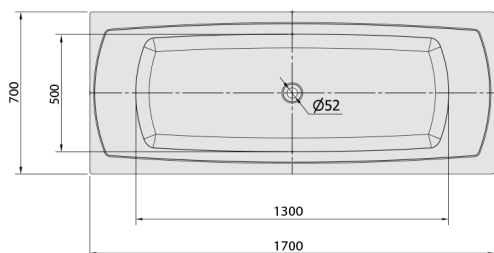

## LILY Whirlpool Bath, 170x70x39cm, Highline Hydro-Air, chrome

Order code: 72230.6010

### Size

Length: 1700 mm  
 Width: 700 mm  
 Height: 390 mm  
 Volume: 213 l

### Technical sheet

Electric cable 3x2,5mm<sup>2</sup>  
 Length 2m from the wall

Elektrický kabel 3x2,5mm<sup>2</sup>  
 Délka kabelu ze zdi 2m

Electrical Characteristic:  
 Tension: 220-230V/50hz  
 Max. power consumption: 1200W  
 Electric protection: residual-current device 30mA