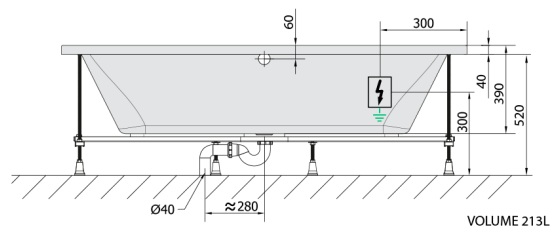

### Size

Length: 1700 mm  
 Width: 700 mm  
 Height: 390 mm  
 Volume: 213 l

### Technical sheet

Electric cable 3x2,5mm<sup>2</sup>  
 Length 2m from the wall

Elektrický kabel 3x2,5mm<sup>2</sup>  
 Délka kabelu ze zdi 2m

Electrical Characteristic:  
 Tension: 220-230V/50hz  
 Max. power consumption: 1200W  
 Electric protection: residual-current device 30mA