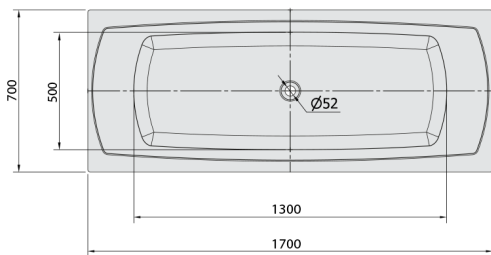

## LILY Whirlpool Bath, 170x70x39cm, Highline Hydro, chrome

Order code: 72230.5010

### Size

Length: 1700 mm  
 Width: 700 mm  
 Height: 390 mm  
 Volume: 213 l

### Technical sheet

Electric cable 3x2,5mm<sup>2</sup>  
 Length 2m from the wall

Elektrický kabel 3x2,5mm<sup>2</sup>  
 Délka kabelu ze zdi 2m

Electrical Characteristic:  
 Tension: 220-230V/50hz  
 Max. power consumption: 1200W  
 Electric protection: residual-current device 30mA