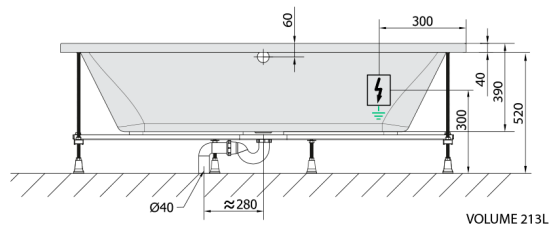

### Size

Length: 1700 mm  
 Width: 700 mm  
 Height: 390 mm  
 Volume: 213 l

### Technical sheet

Electric cable 3x2,5mm<sup>2</sup>  
 Length 2m from the wall

Elektrický kabel 3x2,5mm<sup>2</sup>  
 Délka kabelu ze zdi 2m

Electrical Characteristic:  
 Tension: 220-230V/50hz  
 Max. power consumption: 1200W  
 Electric protection: residual-current device 30mA