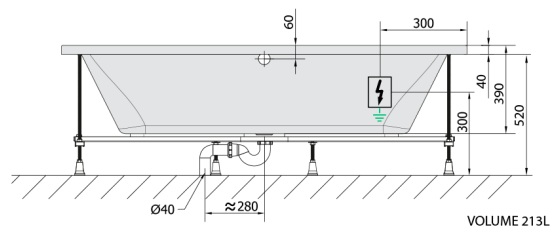

LILY Whirlpool Bath, 170x70x39cm, Attraction Hydro-Air, chrome

Order code: 72230.4010

Size

Length: 1700 mm
 Width: 700 mm
 Height: 390 mm
 Volume: 213 l

Properties

Colour: White
 Material: Acrylate
 Warranty: 2 years

Technical sheet

VOLUME 213L

Electric cable 3x2,5mm²
 Length 2m from the wall

Elektrický kabel 3x2,5mm²
 Délka kabelu ze zdi 2m

Electrical Characteristic:
 Tension: 220-230V/50hz
 Max. power consumption: 1200W
 Electric protection: residual-current device 30mA