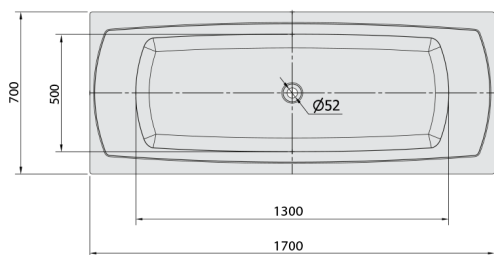

LILY Whirlpool Bath, 170x70x39cm, Attraction Hydro-Air, chrome

Order code: 72230.4010

Size

Length: 1700 mm
 Width: 700 mm
 Height: 390 mm
 Volume: 213 l

Properties

Colour: White
 Material: Acrylate
 Warranty: 2 years

Technical sheet

VOLUME 213L

Electric cable 3x2,5mm²
 Length 2m from the wall

Elektrický kabel 3x2,5mm²
 Délka kabelu ze zdi 2m

Electrical Characteristic:
 Tension: 220-230V/50hz
 Max. power consumption: 1200W
 Electric protection: residual-current device 30mA