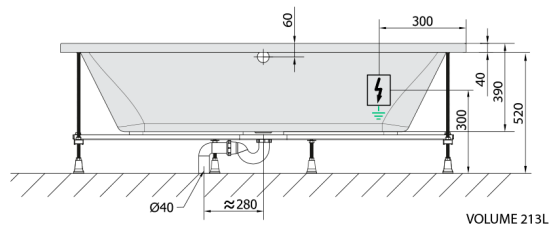

LILY Whirlpool Bath, 170x70x39cm, Attraction Hydro, chrome

Order code: 72230.3010

Size

Length: 1700 mm
 Width: 700 mm
 Height: 390 mm
 Volume: 213 l

Properties

Colour: White
 Material: Acrylate
 Warranty: 2 years

Technical sheet

Electric cable 3x2,5mm²
 Length 2m from the wall

Elektrický kabel 3x2,5mm²
 Délka kabelu ze zdi 2m

Electrical Characteristic:
 Tension: 220-230V/50hz
 Max. power consumption: 1200W
 Electric protection: residual-current device 30mA