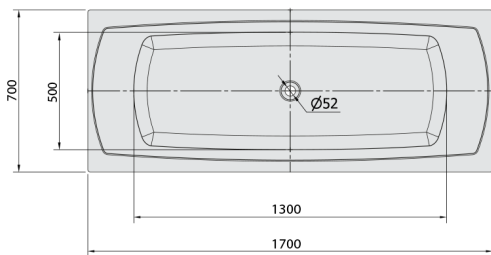

LILY Whirlpool Bath, 170x70x39cm, Attraction Hydro, chrome

Order code: 72230.3010

Size

Length: 1700 mm
 Width: 700 mm
 Height: 390 mm
 Volume: 213 l

Properties

Colour: White
 Material: Acrylate
 Warranty: 2 years

Technical sheet

Electric cable 3x2,5mm²
 Length 2m from the wall

Elektrický kabel 3x2,5mm²
 Délka kabelu ze zdi 2m

Electrical Characteristic:
 Tension: 220-230V/50hz
 Max. power consumption: 1200W
 Electric protection: residual-current device 30mA