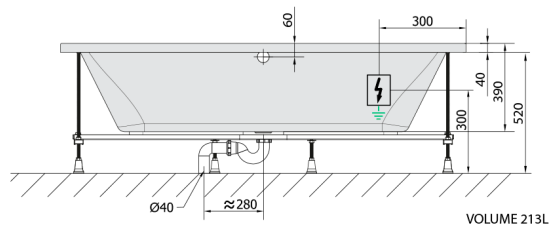

### Size

Length: 1700 mm  
 Width: 700 mm  
 Height: 390 mm  
 Volume: 213 l

### Technical sheet

VOLUME 213L

Electric cable 3x2,5mm<sup>2</sup>  
 Length 2m from the wall

Elektrický kabel 3x2,5mm<sup>2</sup>  
 Délka kabelu ze zdi 2m

Electrical Characteristic:  
 Tension: 220-230V/50hz  
 Max. power consumption: 1200W  
 Electric protection: residual-current device 30mA