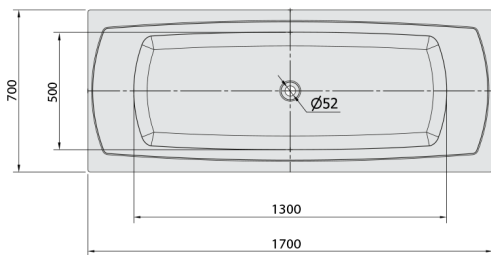

## LILY Whirlpool Bath, 170x70x39cm, Active Hydro-Air, chrome

Order code: 72230.2010

### Size

Length: 1700 mm  
 Width: 700 mm  
 Height: 390 mm  
 Volume: 213 l

### Technical sheet

VOLUME 213L

Electric cable 3x2,5mm<sup>2</sup>  
 Length 2m from the wall

Elektrický kabel 3x2,5mm<sup>2</sup>  
 Délka kabelu ze zdi 2m

Electrical Characteristic:  
 Tension: 220-230V/50hz  
 Max. power consumption: 1200W  
 Electric protection: residual-current device 30mA