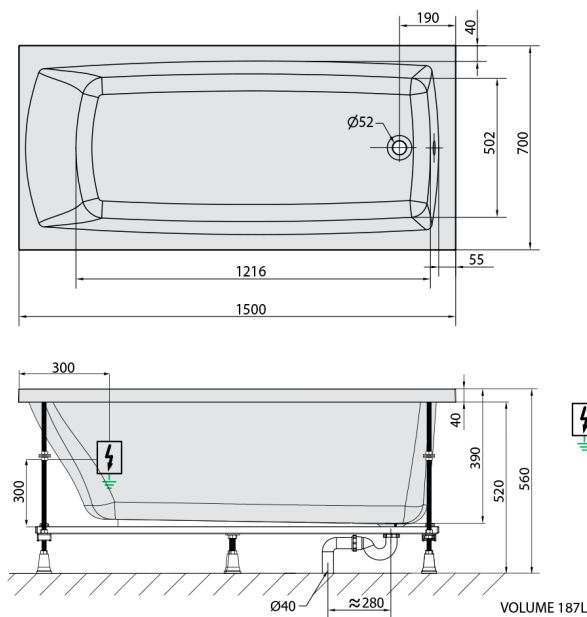

## LILY Whirlpool Bath, 150x70x39cm, Highline Hydro-Air, chrome

Order code: 72273.6010

### Size

Length: 1500 mm  
 Width: 700 mm  
 Height: 390 mm  
 Volume: 187 l

### Technical sheet

Electric cable 3x2,5mm<sup>2</sup>  
 Length 2m from the wall  
 Elektrický kabel 3x2,5mm<sup>2</sup>  
 Délka kabelu ze zdi 2m

Electrical Characteristic:  
 Tension: 220-230V/50Hz  
 Max. power consumption: 1200W  
 Electric protection: residual-current device 30mA