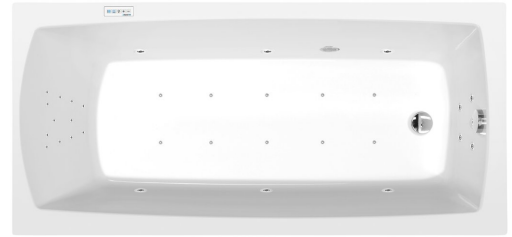

## LILY Whirlpool Bath, 150x70x39cm, Highline Hydro-Air, chrome

Order code: 72273.6010

### Size

Length: 1500 mm  
 Width: 700 mm  
 Height: 390 mm  
 Volume: 187 l

### Properties

Colour: White  
 Material: Acrylate  
 Warranty: 2 years