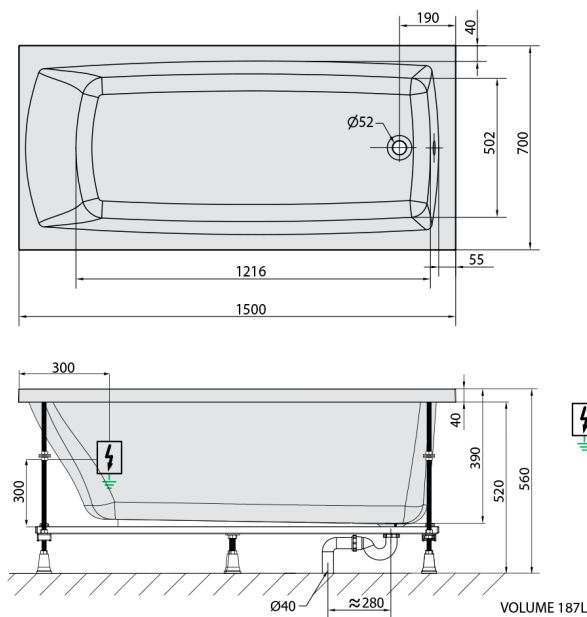

LILY Whirlpool Bath, 150x70x39cm, Highline Hydro, chrome

Order code: 72273.5010

Size

Length: 1500 mm
 Width: 700 mm
 Height: 390 mm
 Volume: 187 l

Properties

Colour: White
 Material: Acrylate
 Warranty: 2 years

Technical sheet

Electric cable 3x2,5mm²
 Length 2m from the wall
 ⚡ Elektrický kabel 3x2,5mm²
 Délka kabelu ze zdi 2m

Electrical Characteristic:
 Tension: 220-230V/50Hz
 Max. power consumption: 1200W
 Electric protection: residual-current device 30mA