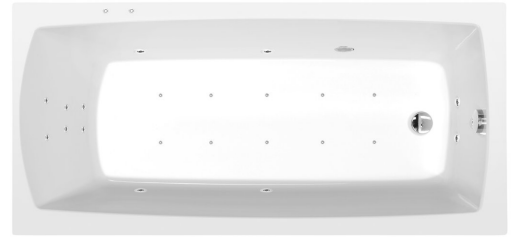

## LILY Whirlpool Bath, 150x70x39cm, Attraction Hydro-Air, chrome

Order code: 72273.4010

### Size

Length: 1500 mm  
 Width: 700 mm  
 Height: 390 mm  
 Volume: 187 l

### Properties

Colour: White  
 Material: Acrylate  
 Warranty: 2 years