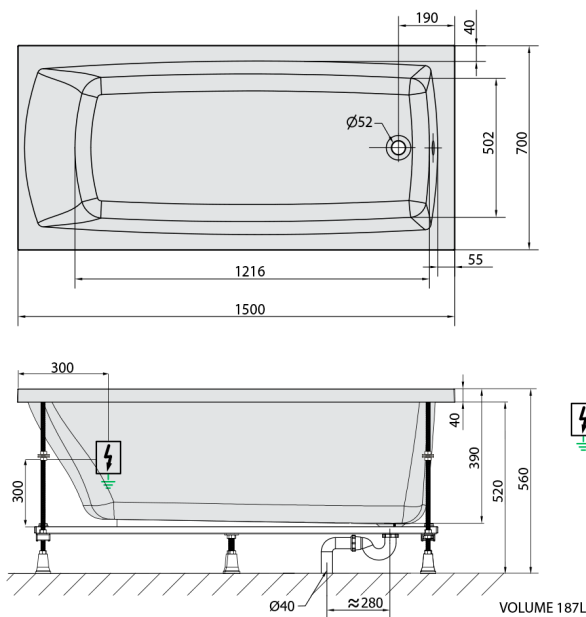

LILY Whirlpool Bath, 150x70x39cm, Attraction Hydro, chrome

Order code: 72273.3010

Size

Length: 1500 mm
 Width: 700 mm
 Height: 390 mm
 Volume: 187 l

Properties

Colour: White
 Material: Acrylate
 Warranty: 2 years

Technical sheet

Electric cable 3x2,5mm²
 Length 2m from the wall

 Elektrický kabel 3x2,5mm²
 Délka kabelu ze zdi 2m

Electrical Characteristic:
 Tension: 220-230V/50Hz
 Max. power consumption: 1200W
 Electric protection: residual-current device 30mA