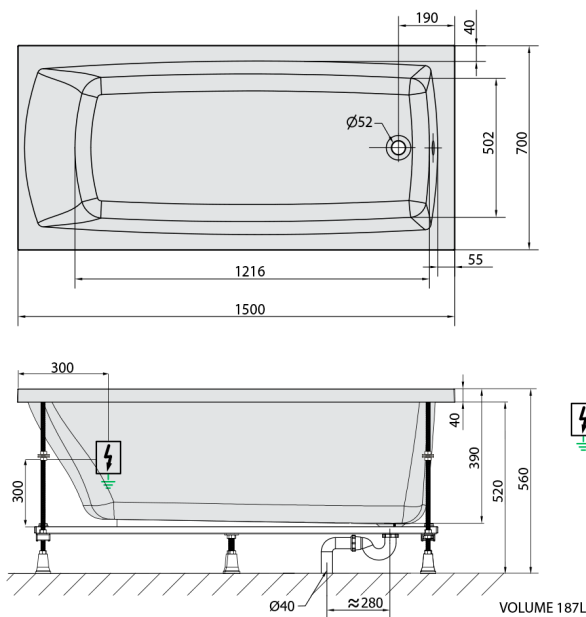

## LILY Whirlpool Bath, 150x70x39cm, Active Hydro, chrome

Order code: 72273.1010

### Size

Length: 1500 mm  
 Width: 700 mm  
 Height: 390 mm  
 Volume: 187 l

### Technical sheet

Electric cable 3x2,5mm<sup>2</sup>  
 Length 2m from the wall  
 ⚡ Elektrický kabel 3x2,5mm<sup>2</sup>  
 Délka kabelu ze zdi 2m

Electrical Characteristic:  
 Tension: 220-230V/50Hz  
 Max. power consumption: 1200W  
 Electric protection: residual-current device 30mA