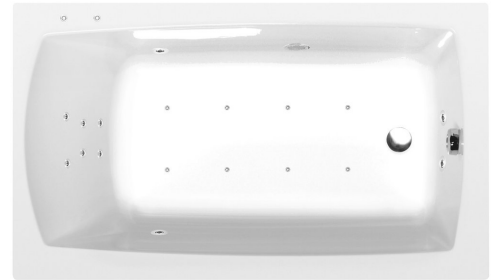

## LILY Whirlpool Bath, 140x70x39cm, Attraction Hydro-Air, chrome

Order code: 72201.4010

### Size

Length: 1400 mm  
 Width: 700 mm  
 Height: 390 mm  
 Volume: 173 l

### Properties

Colour: White  
 Material: Acrylate  
 Warranty: 2 years