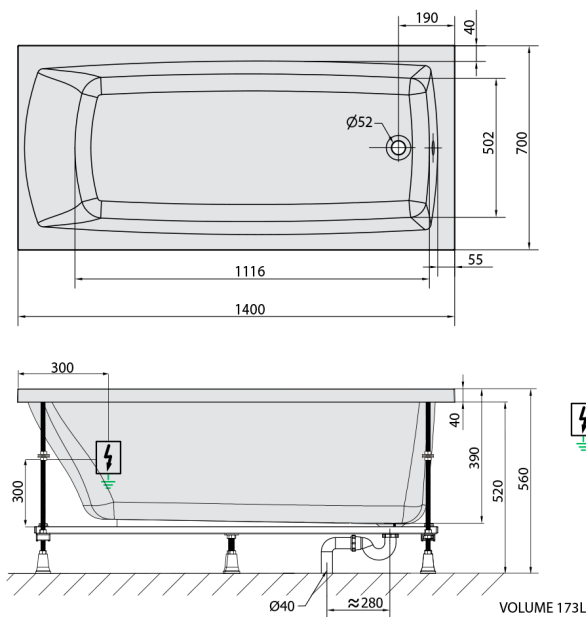

LILY Whirlpool Bath, 140x70x39cm, Attraction Hydro, chrome

Order code: 72201.3010

Size

Length: 1400 mm
 Width: 700 mm
 Height: 390 mm
 Volume: 173 l

Properties

Colour: White
 Material: Acrylate
 Warranty: 2 years

Technical sheet

 Electric cable 3x2,5mm²
 Length 2m from the wall
 Elektrický kabel 3x2,5mm²
 Délka kabelu ze zdi 2m

Electrical Characteristic:
 Tension: 220-230V/50hz
 Max. power consumption: 1200W
 Electric protection: residual-current device 30mA