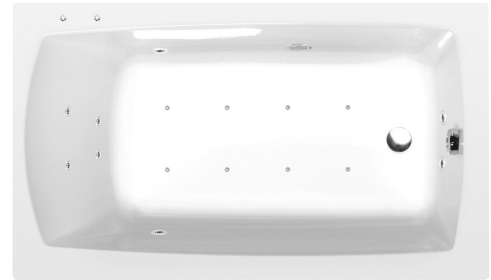

## LILY Whirlpool Bath, 140x70x39cm, Active Hydro-Air, chrome

Order code: 72201.2010

### Size

Length: 1400 mm  
 Width: 700 mm  
 Height: 390 mm  
 Volume: 173 l

### Properties

Colour: White  
 Material: Acrylate  
 Warranty: 2 years