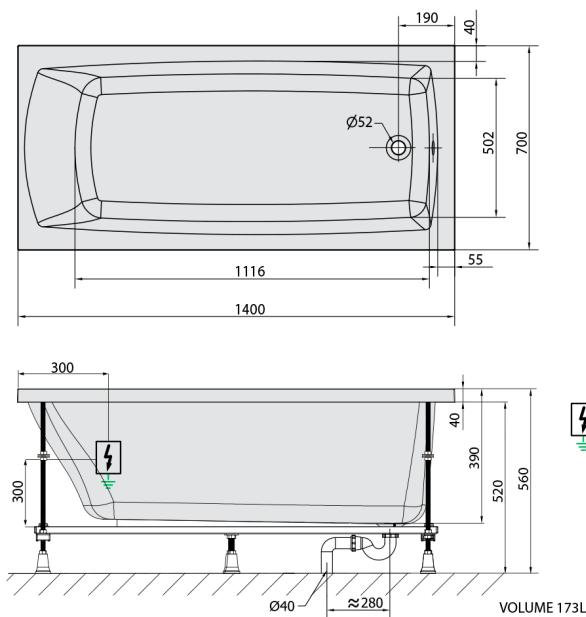

LILY Whirlpool Bath, 140x70x39cm, Active Hydro, chrome

Order code: 72201.1010

Size

Length: 1400 mm
 Width: 700 mm
 Height: 390 mm
 Volume: 173 l

Properties

Colour: White
 Material: Acrylate
 Warranty: 2 years

Technical sheet

Electric cable 3x2,5mm²
 Length 2m from the wall

 Elektrický kabel 3x2,5mm²
 Délka kabelu ze zdi 2m

Electrical Characteristic:
 Tension: 220-230V/50Hz
 Max. power consumption: 1200W
 Electric protection: residual-current device 30mA