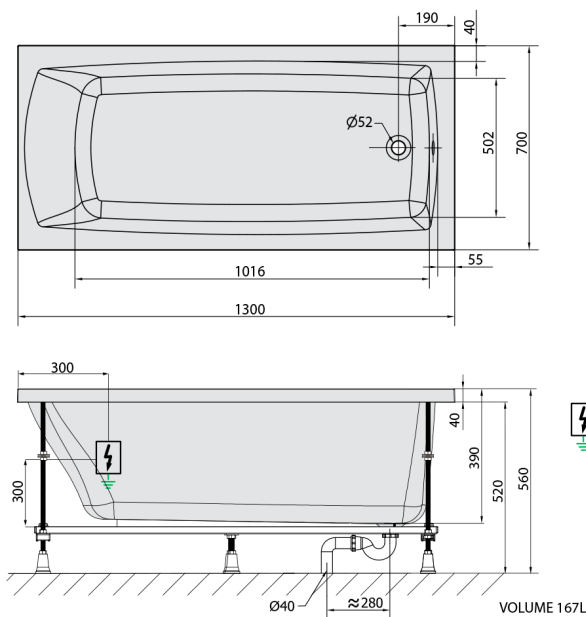

LILY Whirlpool Bath, 130x70x39cm, Highline Hydro-Air, chrome

Order code: 77511.6010

Size

Length: 1300 mm
 Width: 700 mm
 Height: 390 mm
 Volume: 167 l

Properties

Colour: White
 Material: Acrylate
 Warranty: 2 years

Technical sheet

Electric cable 3x2,5mm²
 Length 2m from the wall
 ⚡ Elektrický kabel 3x2,5mm²
 Délka kabelu ze zdi 2m

Electrical Characteristic:
 Tension: 220-230V/50hz
 Max. power consumption: 1200W
 Electric protection: residual-current device 30mA