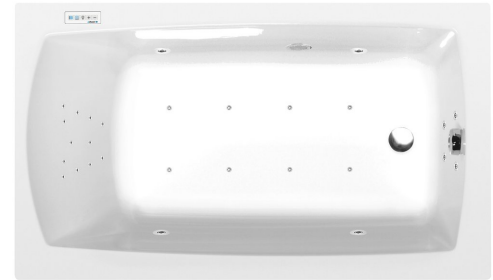

LILY Whirlpool Bath, 130x70x39cm, Highline Hydro-Air, chrome

Order code: 77511.6010

Size

Length: 1300 mm
 Width: 700 mm
 Height: 390 mm
 Volume: 167 l

Properties

Colour: White
 Material: Acrylate
 Warranty: 2 years

Technical sheet

Electric cable 3x2,5mm²
 Length 2m from the wall
 ⚡ Elektrický kabel 3x2,5mm²
 Délka kabelu ze zdi 2m

Electrical Characteristic:
 Tension: 220-230V/50hz
 Max. power consumption: 1200W
 Electric protection: residual-current device 30mA