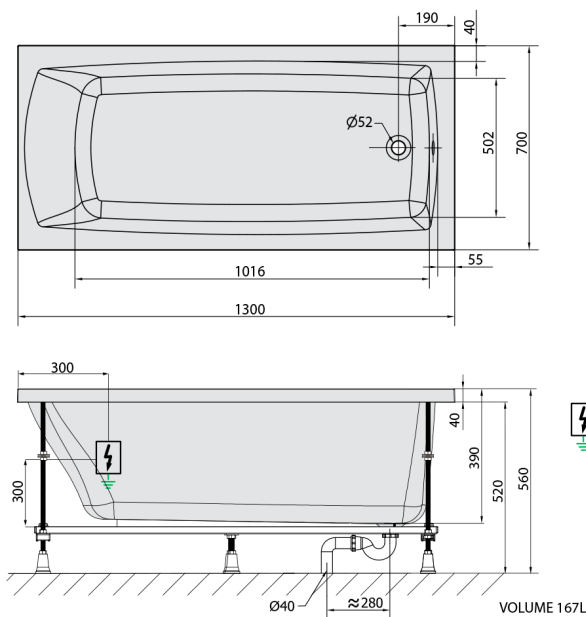

LILY Whirlpool Bath, 130x70x39cm, Attraction Hydro-Air, chrome

Order code: 77511.4010

Size

Length: 1300 mm
 Width: 700 mm
 Height: 390 mm
 Volume: 167 l

Properties

Colour: White
 Material: Acrylate
 Warranty: 2 years

Technical sheet

Electric cable 3x2,5mm²
 Length 2m from the wall
 Elektrický kabel 3x2,5mm²
 Délka kabelu ze zdi 2m

Electrical Characteristic:
 Tension: 220-230V/50hz
 Max. power consumption: 1200W
 Electric protection: residual-current device 30mA