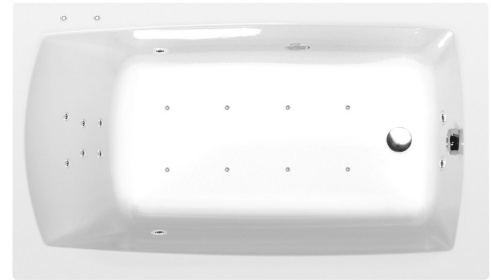

LILY Whirlpool Bath, 130x70x39cm, Attraction Hydro-Air, chrome

Order code: 77511.4010

Size

Length: 1300 mm
 Width: 700 mm
 Height: 390 mm
 Volume: 167 l

Properties

Colour: White
 Material: Acrylate
 Warranty: 2 years

Technical sheet

Electric cable 3x2,5mm²
 Length 2m from the wall
 Elektrický kabel 3x2,5mm²
 Délka kabelu ze zdi 2m

Electrical Characteristic:
 Tension: 220-230V/50hz
 Max. power consumption: 1200W
 Electric protection: residual-current device 30mA