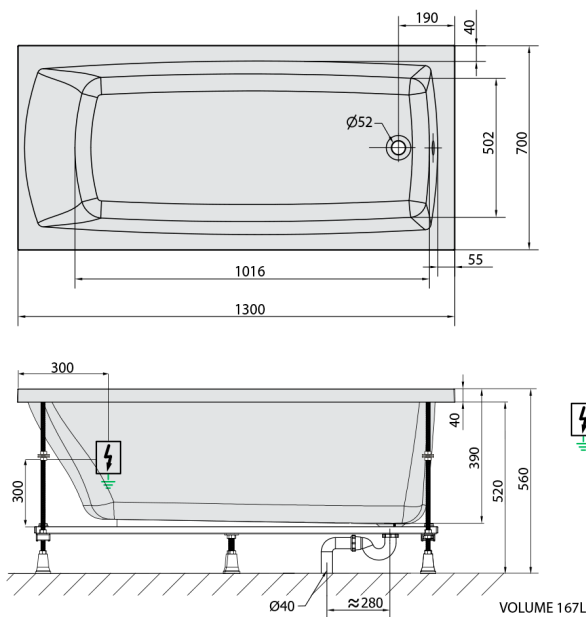

## LILY Whirlpool Bath, 130x70x39cm, Attraction Hydro, chrome

Order code: 77511.3010

### Size

Length: 1300 mm  
 Width: 700 mm  
 Height: 390 mm  
 Volume: 167 l

## Technical sheet

Electric cable 3x2,5mm<sup>2</sup>  
 Length 2m from the wall  
 Elektrický kabel 3x2,5mm<sup>2</sup>  
 Délka kabelu ze zdi 2m

Electrical Characteristic:  
 Tension: 220-230V/50hz  
 Max. power consumption: 1200W  
 Electric protection: residual-current device 30mA