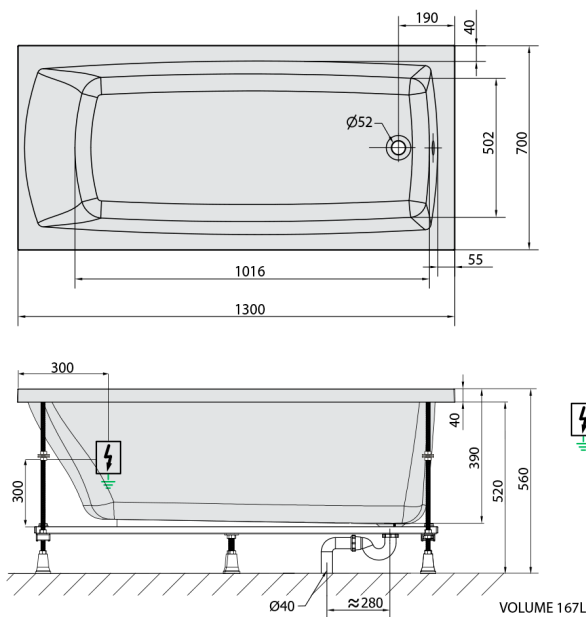

## LILY Whirlpool Bath, 130x70x39cm, Active Hydro-Air, chrome

Order code: 77511.2010

### Size

Length: 1300 mm  
 Width: 700 mm  
 Height: 390 mm  
 Volume: 167 l

## Technical sheet

Electric cable 3x2,5mm<sup>2</sup>  
 Length 2m from the wall  
 ⚡ Elektrický kabel 3x2,5mm<sup>2</sup>  
 Délka kabelu ze zdi 2m

Electrical Characteristic:  
 Tension: 220-230V/50hz  
 Max. power consumption: 1200W  
 Electric protection: residual-current device 30mA