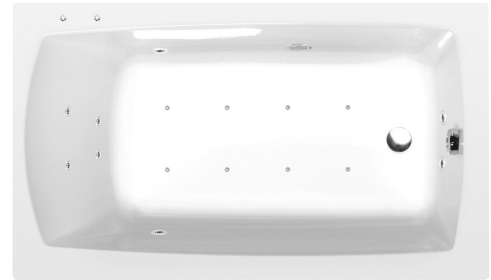

## LILY Whirlpool Bath, 130x70x39cm, Active Hydro-Air, chrome

Order code: 77511.2010

### Size

Length: 1300 mm  
 Width: 700 mm  
 Height: 390 mm  
 Volume: 167 l

### Properties

Colour: White  
 Material: Acrylate  
 Warranty: 2 years