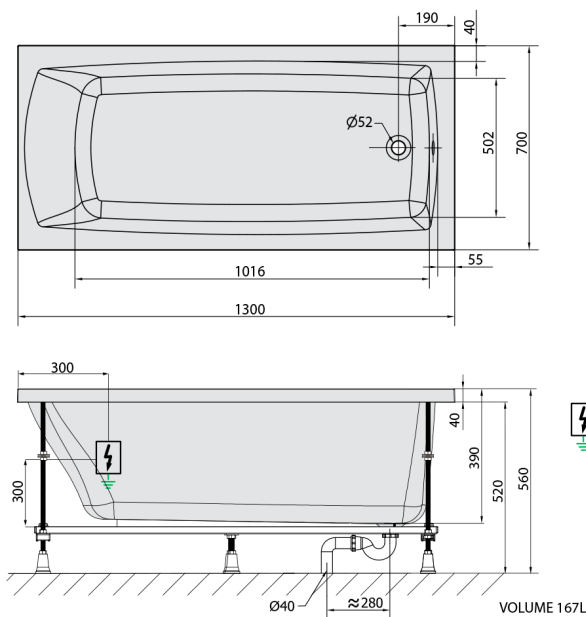

LILY Whirlpool Bath, 130x70x39cm, Active Hydro, chrome

Order code: 77511.1010

Size

Length: 1300 mm
 Width: 700 mm
 Height: 390 mm
 Volume: 167 l

Properties

Colour: White
 Material: Acrylate
 Warranty: 2 years

Technical sheet

Electric cable 3x2,5mm²
 Length 2m from the wall
 ⚡ Elektrický kabel 3x2,5mm²
 Délka kabelu ze zdi 2m

Electrical Characteristic:
 Tension: 220-230V/50Hz
 Max. power consumption: 1200W
 Electric protection: residual-current device 30mA