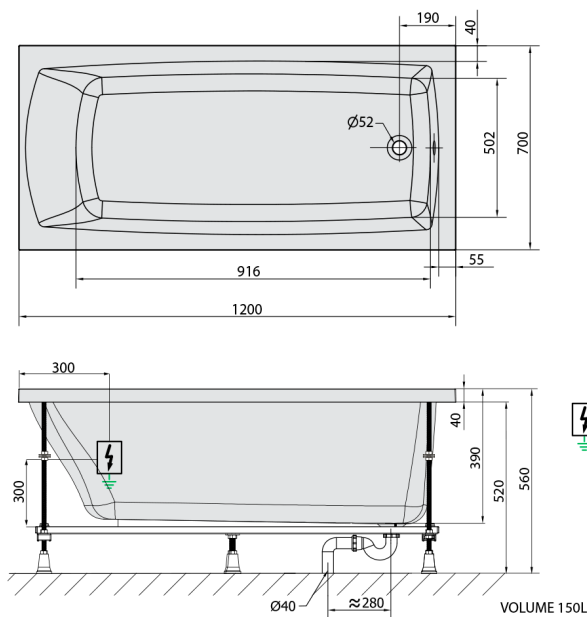

LILY Whirlpool Bath, 120x70x39cm, Highline Hydro, chrome

Order code: 25111.5010

Size

Length: 1200 mm
 Width: 700 mm
 Height: 390 mm
 Volume: 150 l

Properties

Colour: White
 Material: Acrylate
 Warranty: 2 years

Technical sheet

Electric cable 3x2,5mm²
 Length 2m from the wall
 ⚡ Elektrický kabel 3x2,5mm²
 Délka kabelu ze zdi 2m

Electrical Characteristic:
 Tension: 220-230V/50Hz
 Max. power consumption: 1200W
 Electric protection: residual-current device 30mA