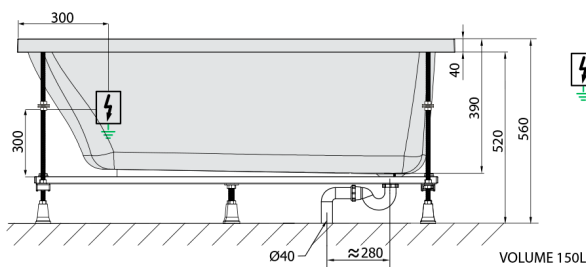

### Size

Length: 1200 mm  
 Width: 700 mm  
 Height: 390 mm  
 Volume: 150 l

## Technical sheet

Electric cable 3x2,5mm<sup>2</sup>  
 Length 2m from the wall  
 ⚡ Elektrický kabel 3x2,5mm<sup>2</sup>  
 Délka kabelu ze zdi 2m

Electrical Characteristic:  
 Tension: 220-230V/50hz  
 Max. power consumption: 1200W  
 Electric protection: residual-current device 30mA