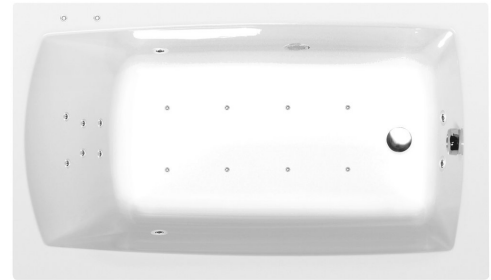

## LILY Whirlpool Bath, 120x70x39cm, Attraction Hydro-Air, chrome

Order code: 25111.4010

### Size

Length: 1200 mm  
 Width: 700 mm  
 Height: 390 mm  
 Volume: 150 l

### Properties

Colour: White  
 Material: Acrylate  
 Warranty: 2 years