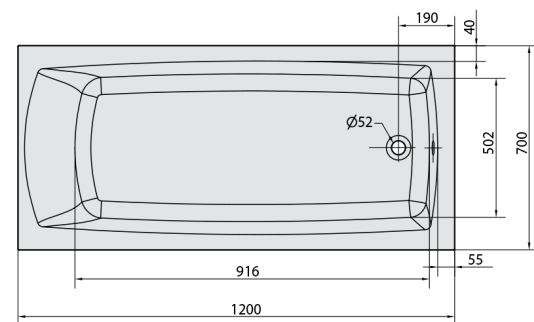

## LILY Whirlpool Bath, 120x70x39cm, Attraction Hydro-Air, chrome

Order code: 25111.4010

### Size

Length: 1200 mm  
 Width: 700 mm  
 Height: 390 mm  
 Volume: 150 l

## Technical sheet

Electric cable 3x2,5mm<sup>2</sup>  
 Length 2m from the wall  
 ⚡ Elektrický kabel 3x2,5mm<sup>2</sup>  
 Délka kabelu ze zdi 2m

Electrical Characteristic:  
 Tension: 220-230V/50hz  
 Max. power consumption: 1200W  
 Electric protection: residual-current device 30mA