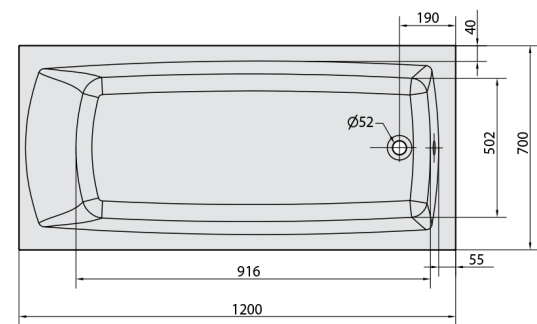

## LILY Whirlpool Bath, 120x70x39cm, Attraction Hydro, chrome

Order code: 25111.3010

### Size

Length: 1200 mm  
 Width: 700 mm  
 Height: 390 mm  
 Volume: 150 l

### Technical sheet

Electric cable 3x2,5mm<sup>2</sup>  
 Length 2m from the wall  
 ⚡ Elektrický kabel 3x2,5mm<sup>2</sup>  
 Délka kabelu ze zdi 2m

Electrical Characteristic:  
 Tension: 220-230V/50Hz  
 Max. power consumption: 1200W  
 Electric protection: residual-current device 30mA