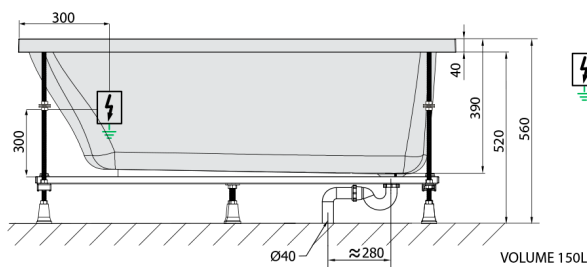

## LILY Whirlpool Bath, 120x70x39cm, Attraction Hydro, chrome

Order code: 25111.3010

### Size

Length: 1200 mm  
 Width: 700 mm  
 Height: 390 mm  
 Volume: 150 l

### Technical sheet

Electric cable 3x2,5mm<sup>2</sup>  
 Length 2m from the wall  
 ⚡ Elektrický kabel 3x2,5mm<sup>2</sup>  
 Délka kabelu ze zdi 2m

Electrical Characteristic:  
 Tension: 220-230V/50Hz  
 Max. power consumption: 1200W  
 Electric protection: residual-current device 30mA