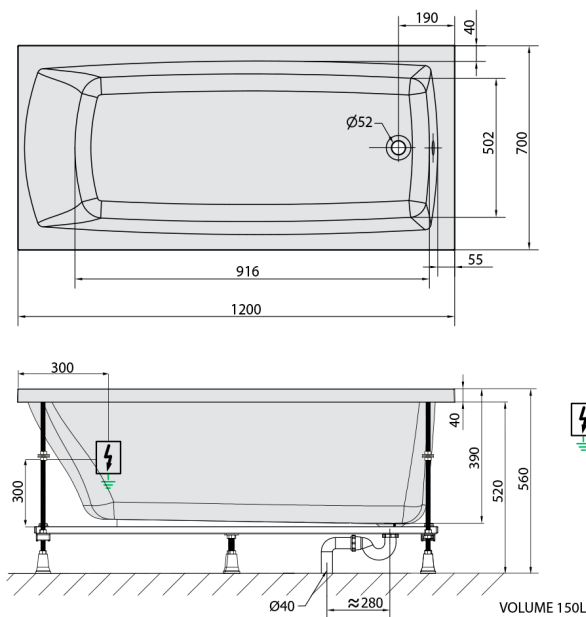

LILY Whirlpool Bath, 120x70x39cm, Active Hydro, chrome

Order code: 25111.1010

Size

Length: 1200 mm
 Width: 700 mm
 Height: 390 mm
 Volume: 150 l

Properties

Colour: White
 Material: Acrylate
 Warranty: 2 years

Technical sheet

Electric cable 3x2,5mm²
 Length 2m from the wall
 Elektrický kabel 3x2,5mm²
 Délka kabelu ze zdi 2m

Electrical Characteristic:
 Tension: 220-230V/50Hz
 Max. power consumption: 1200W
 Electric protection: residual-current device 30mA