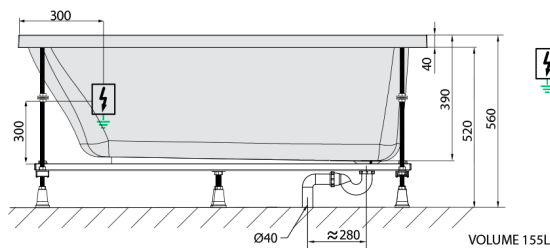

LAURA Whirlpool Bath, 160x70x39cm, Highline Hydro, chrome

Order code: 24611.5010

Size

Length: 1600 mm
 Width: 700 mm
 Height: 390 mm
 Volume: 155 l

Properties

Colour: White
 Material: Acrylate
 Warranty: 2 years

Technical sheet

Electric cable 3x2,5mm²
 Length 2m from the wall
 Elektrický kabel 3x2,5mm²
 Délka kabelu ze zdi 2m

Electrical Characteristic:
 Tension: 220-230V/50hz
 Max. power consumption: 1200W
 Electric protection: residual-current device 30mA