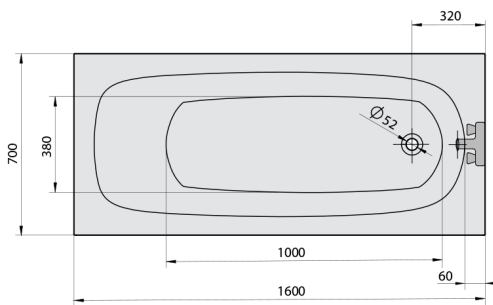

LAURA Whirlpool Bath, 160x70x39cm, Highline Hydro, chrome

Order code: 24611.5010

Size

Length: 1600 mm
 Width: 700 mm
 Height: 390 mm
 Volume: 155 l

Properties

Colour: White
 Material: Acrylate
 Warranty: 2 years

Technical sheet

Electric cable 3x2,5mm²
 Length 2m from the wall
 Elektrický kabel 3x2,5mm²
 Délka kabelu ze zdi 2m

Electrical Characteristic:
 Tension: 220-230V/50hz
 Max. power consumption: 1200W
 Electric protection: residual-current device 30mA