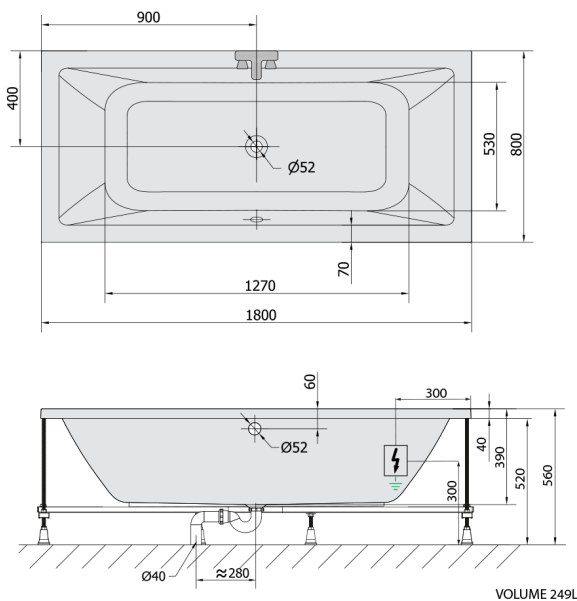

## KRYSTA Whirlpool Bath, 180x80x39cm, Highline Hydro-Air, chrome

Order code: 71710.6010

### Size

Length: 1800 mm  
 Width: 800 mm  
 Height: 390 mm  
 Volume: 249 l

### Technical sheet

Electric cable 3x2,5mm<sup>2</sup>  
 Length 2m from the wall  
 Elektrický kabel 3x2,5mm<sup>2</sup>  
 Délka kabelu ze zdi 2m

Electrical Characteristic:  
 Tension: 220-230V/50hz  
 Max. power consumption: 1200W  
 Electric protection: residual-current device 30mA