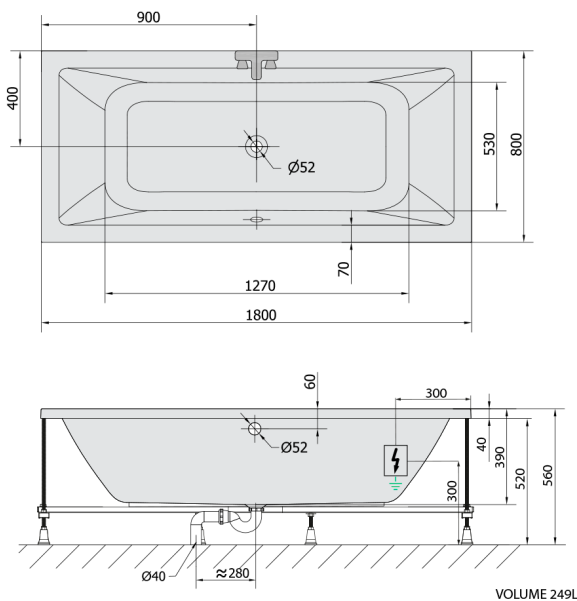

KRYSTA Whirlpool Bath, 180x80x39cm, Highline Hydro, chrome

Order code: 71710.5010

Size

Length: 1800 mm
 Width: 800 mm
 Height: 390 mm
 Volume: 249 l

Properties

Colour: White
 Material: Acrylate
 Warranty: 2 years

Technical sheet

Electric cable 3x2,5mm²
 Length 2m from the wall
 Elektrický kabel 3x2,5mm²
 Délka kabelu ze zdi 2m

Electrical Characteristic:
 Tension: 220-230V/50hz
 Max. power consumption: 1200W
 Electric protection: residual-current device 30mA