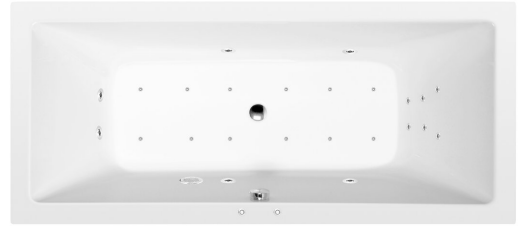

KRYSTA Whirlpool Bath, 180x80x39cm, Attraction Hydro-Air, chrome

Order code: 71710.4010

Size

Length: 1800 mm
 Width: 800 mm
 Height: 390 mm
 Volume: 249 l

Properties

Colour: White
 Material: Acrylate
 Warranty: 2 years

Technical sheet

Electric cable 3x2,5mm²
 Length 2m from the wall
 Elektrický kabel 3x2,5mm²
 Délka kabelu ze zdi 2m

Electrical Characteristic:
 Tension: 220-230V/50hz
 Max. power consumption: 1200W
 Electric protection: residual-current device 30mA