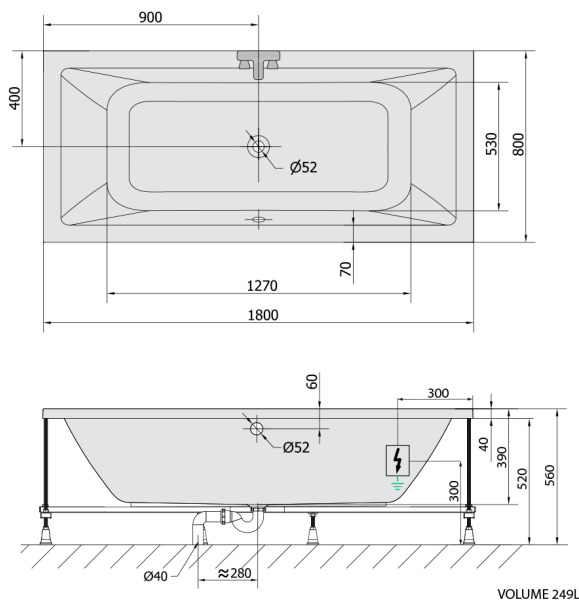

KRYSTA Whirlpool Bath, 180x80x39cm, Attraction Hydro-Air, chrome

Order code: 71710.4010

Size

Length: 1800 mm
 Width: 800 mm
 Height: 390 mm
 Volume: 249 l

Properties

Colour: White
 Material: Acrylate
 Warranty: 2 years

Technical sheet

Electric cable 3x2,5mm²
 Length 2m from the wall
 Elektrický kabel 3x2,5mm²
 Délka kabelu ze zdi 2m

Electrical Characteristic:
 Tension: 220-230V/50hz
 Max. power consumption: 1200W
 Electric protection: residual-current device 30mA