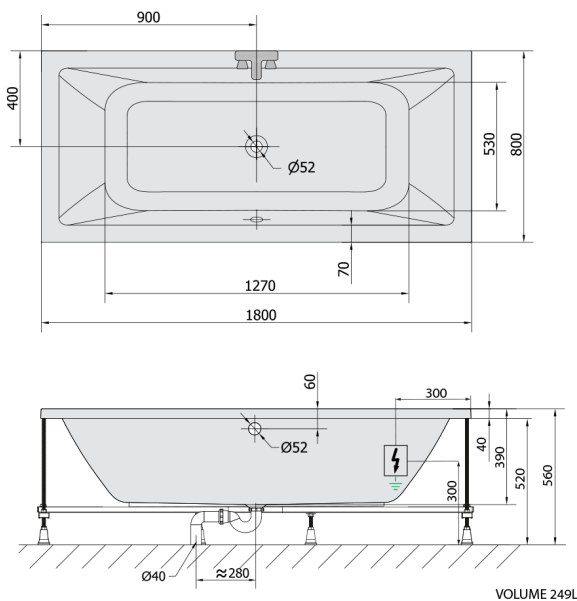

KRYSTA Whirlpool Bath, 180x80x39cm, Attraction Hydro, chrome

Order code: 71710.3010

Size

Length: 1800 mm
 Width: 800 mm
 Height: 390 mm
 Volume: 249 l

Properties

Colour: White
 Material: Acrylate
 Warranty: 2 years

Technical sheet

Electric cable 3x2,5mm²
 Length 2m from the wall
 Elektrický kabel 3x2,5mm²
 Délka kabelu ze zdi 2m

Electrical Characteristic:
 Tension: 220-230V/50hz
 Max. power consumption: 1200W
 Electric protection: residual-current device 30mA