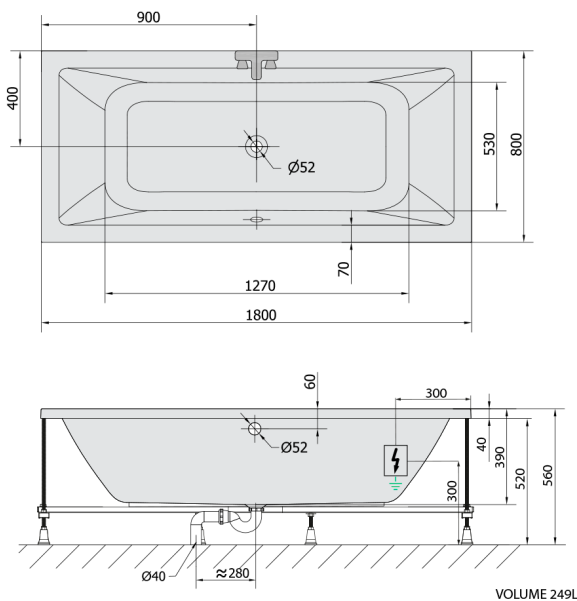

KRYSTA Whirlpool Bath, 180x80x39cm, Active Hydro, chrome

Order code: 71710.1010

Size

Length: 1800 mm
 Width: 800 mm
 Height: 390 mm
 Volume: 249 l

Properties

Colour: White
 Material: Acrylate
 Warranty: 2 years

Technical sheet

Electric cable 3x2,5mm²
 Length 2m from the wall
 Elektrický kabel 3x2,5mm²
 Délka kabelu ze zdi 2m

Electrical Characteristic:
 Tension: 220-230V/50hz
 Max. power consumption: 1200W
 Electric protection: residual-current device 30mA